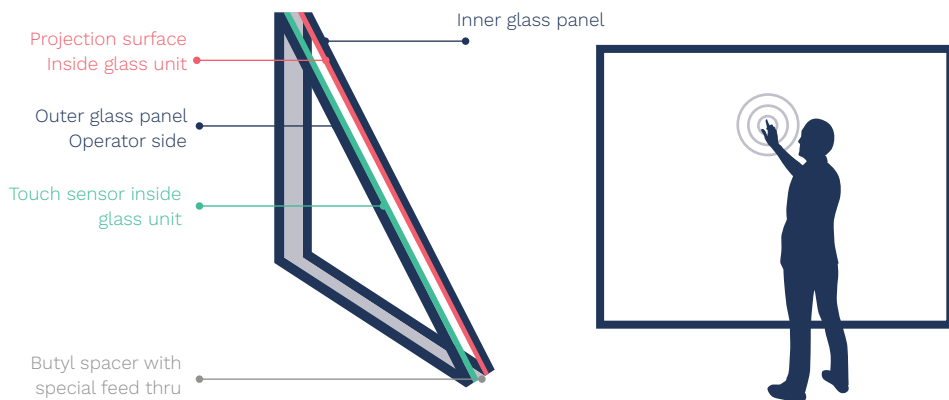

SELOY LIVE SENSE

SELOY LIVE SENSE - PRODUCT RANGE

All SENSE products are custom made to fit the installation location.
PC/media player is not included in the scope of delivery.

SELOY LIVE SENSE TECHNICAL DATA SHEET

GLASS ELEMENT SPECIFICATIONS

Max Size	2900 x 5700 mm
Standard treatments	edges grinded and polished, corners blunted
Optional treatments	special silk printed masking, sandblasting
Standard glass, user side (outer glass)	Optically clear, tempered, silk printed
Optional glass, user side	Anti-reflective
inner glass and middle glass	all standard construction glass options available
Insulating glass unit thickness *	minimum 27 mm
Shape (custom shapes available)	rectangle
* Depending on selected options, can be combined with SOUND