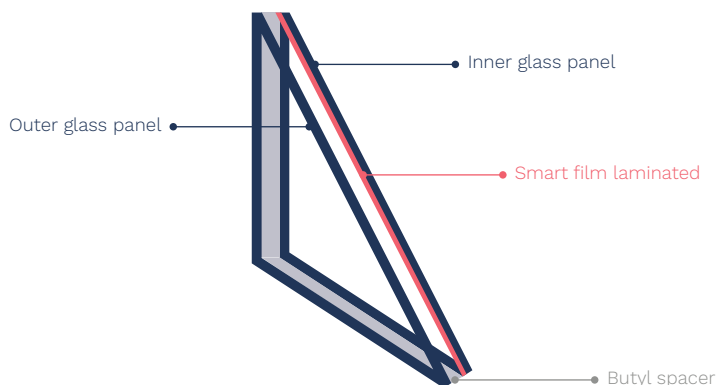

SELOYLIVE SHADE

SELOY LIVE SHADE - PRODUCT RANGE

SELOY LIVE SHADE - PRODUCT RANGE	
PRODUCT	NOTE
SHADE customized size	Glass options and sizes up to 2900 x 5700 mm
Option - Dimmer	
Option - Remote control	
Option - Projection foil	
Option - Alternative colors	gray, dark gray, blue, pink, yellow, green
Option - Touch sensor	Max size 1308 x 2325 mm (105")

PC/media player is not included in the scope of delivery.

SELOY LIVE SHADE TECHNICAL DATA SHEET

FUNCTIONAL SPECIFICATIONS

Shade color	white, opaque (optional colors available)
UV block	>99 %
IR block	>90 %
Operating temperature	-10 °C - +60 °C
Parallel light transmittance (650nm)	~96 % (on) ~3 % (off)
Total light transmittance	~90 % (on) ~5 % (off)
Haze	~4 % (on) ~85 % (off)
Operating voltage (separate power supply included)	0-75 VAC
Power consumption	3-4 W / m ²
Switching speed	ON max 100 ms OFF max 300ms
Operation logic	Power on: Transparent / Power off: Opaque
Optional add on	dimmer, remote controller (on/off), touch sensor

MECHANICAL SPECIFICATIONS

Max size (glass)	2900 x 5700 mm
Thickness	18 mm (2x6 mm glass + 6 mm gap)
Weight	~25 kg / m ²
Standard glass	Tempered, no coatings
Optional glass	float, anti reflective, optically clear, sound reducing, thermal, fire rated, security
Standard treatments	edges grinded and polished, corners blunted
Optional treatments	silk printed masking, sandblasting