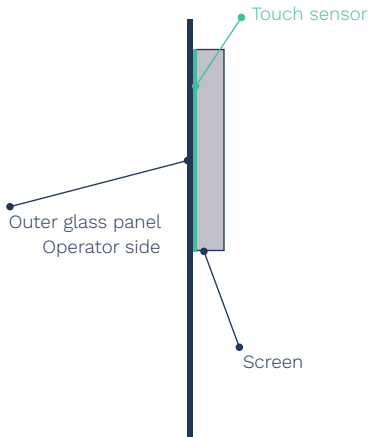

SELOYLIVE SHINE

SELOY LIVE SHINE - PRODUCT RANGE

SCREEN	GLASS
LCD 42"	1080 x 673 mm
LCD 49"	1234 x 761 mm
LCD 55"	1367 x 836 mm
Custom size videowall, max touch size 105"	up to 3100 x 2400 mm

PC/media player is not included in the scope of delivery.

SELOY LIVE SHINE - TECHNICAL DATA SHEET

SCREEN SPECIFICATIONS

Thickness (screen)	32 mm
Resolution	1920 x 1080 px
Brightness (screen without mirror)	700 nits
Ports	HDMI, DP, DVI, VGA, audio (in/out), serial (in/out), external remote
Audio amplifier	20 W
Operating voltage	120 / 230 VAC 50 / 60 Hz
Power consumption, sleep/max	0,7 W / 110-140 W
Usage	24 h / 7 d
Weight	12,5 kg / 42" - 21 kg / 55"
Operating temperature	0-40 °C
Options	SOUND embedded to glass

TOUCH SPECIFICATIONS

Touch principle	projected capacitive
Number of touch points	40 simultaneous, 100 as an option
Response time	5 ms
Touch accuracy	0,53 % of touch area diagonal (option 0,26 %)
Finger separation	2,64 % of touch area diagonal (option 1,30 %)
Software and drivers	Windows 10,8,7, Ubuntu 12.04, Linux, Android, Chrome OS, MAC OSX
Interface	HID
Data connectivity	USB 2.0
Power consumption, depending on touch points	5 V, 220 mA (410 mA option)

GLASS SPECIFICATIONS

Thickness	6 mm
Size	150 mm larger than screen as standard
Custom sizes	max 3100 x 2400 mm
Type	Non-tempered as standard
Glass finishing	Silk printed masking, edges grinded and polished, corners blunted
Options	Tempered glass, custom glass sizes